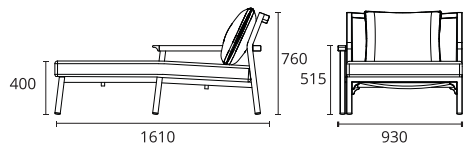

Classique Right Chaise Lounge

Item Code : **CL9610**

16 Dimensions

Width : 93 cm
Depth : 161 cm
Height : 76 cm
Frame : Alu T6 Dupont epoxy powder coated
Cushion : Ferrari Eden Fabric

Frame Colour : **A1** Charbon **A2** White **A3** Light Taupe

Fabric Colour : **E7** Ardoise **E6** Gris Clair **E8** Sable

All-Weather Resistant

Durable Sustainable

AED 8,699