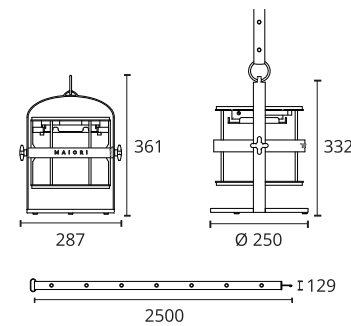

La Lampe Petite

Item Code : LP9021

Dimensions

Diameter : Ø25 cm
Height : 36 cm
Weight : 3.1 Kg

Materials

Body : Aluminium
Finishing : Powder Coated Paint
Shade : Batyline®

Fabric Color :

Red	Orange	Moutarde	Jade	Spring Green
Fern Green	Cyan	Cornflower Blue	Navy Blue	Light Taupe
Taupe	White	Charbon		

Frame Color :

Charbon	White	Black

All-Weather Resistant

Durable
Sustainable

RRP

La Lampe Petite: AED 1,399