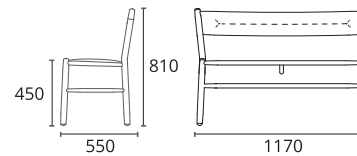

Stipa Banquette

Item Code : **ST9086**

Dimensions

Width : 117 cm
Depth : 55 cm
Height : 81 cm
Frame : Alu T6 Dupont epoxy powder coated
Seat & Back Rest : Novosier

A2

Frame Colour : White

WS3

Novosier Colour : N1 Natural

All-Weather Resistant

Durable Sustainable

AED 3,299