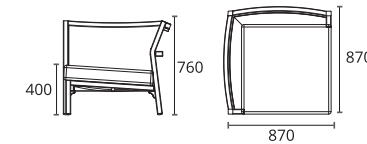

Classique Corner Module

Item Code : **CL9603**

Dimensions

Width : 87 cm
Depth : 87 cm
Height : 76 cm
Frame : Alu T6 Dupont epoxy powder coated
Cushion : Ferrari Eden Fabric

Frame Colour : **A1** Charbon **A2** White **A3** Light Taupe

Fabric Colour : **E7** Ardoise **E6** Gris Clair **E8** Sable

All-Weather Resistant

Durable Sustainable

AED 7,599

RRP

Set Price includes - 1 Right Chaise lounge + 1 Corner Module + 1 Left Modul + 3 Center Module + 1 Coffee Table + 1 Ottoman : **AED 45,792**