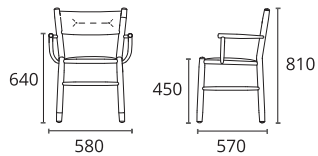

Stipa Armchair

Item Code : **ST9087**

28

Dimensions

Width : 58 cm
Depth : 57 cm
Height : 81 cm
Frame : Alu T6 Dupont epoxy powder coated
Seat & Back Rest : Novosier

A1

A2

Frame Colour : Charbon White

WS3

Novosier Colour : N1 Natural

All-Weather Resistant

Durable Sustainable

AED 2,099