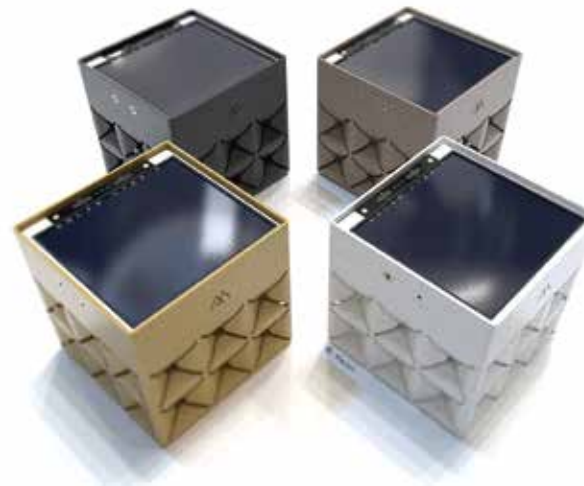

Equipped with a new hybrid MAIORI solar module, the **PopUp** lamp is also connected, thanks to its Bluetooth system.

The MAIORI **PopUp** lamp is designed to “pop up” anywhere, at any time - on a table, in the garden, or even on a terrace. Extremely compact, it fits easily into a bag to provide light wherever you are. Its eye-opening design and luminosity will not go unnoticed.

La Lampe Popup

Item Code : LP6505

Dimensions

Width : 10.5 cm
Depth : 10.5 cm
Height : 10.5 cm
Weight : 0.5 Kg

Materials

Body : Aluminium
Finishing : Powdered Coated Paint

Material Colour : **A1** **A2** **A3**
Charbon White Light Taupe