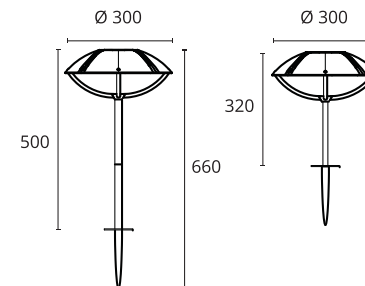

La Lampe Parabole

Item Code : LP9223

Dimensions

Diameter : 30 cm
Height : 50 cm
Extended Length : 66 cm
Weight : 2.5 Kg

Materials

Body : Aluminium

Material Colour : **A1** **A2**
Charbon White

All-Weather Resistant

Durable
Sustainable

RRP

La Lampe Parabole : AED 999