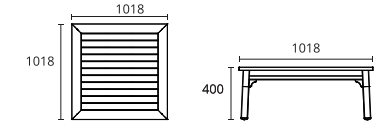

Classique Lounge Chair

Item Code : **CL7981**

Dimensions

Width : 78 cm
Depth : 87 cm
Height : 76 cm
Frame : Alu T6 Dupont epoxy powder coated
Cushion : Ferrari Eden Fabric

Frame Colour : Charbon White Light Taupe

Fabric Colour : Ardoise Gris Clair Sable

All-Weather Resistant

Durable Sustainable

AED 4,699

Classique Sofa

Item Code : **CL7972**

Dimensions

Width : 186 cm
Depth : 87 cm
Height : 76 cm
Frame : Alu T6 Dupont epoxy powder coated
Cushion : Ferrari Eden Fabric

Frame Colour : Charbon White Light Taupe

Fabric Colour : Ardoise Gris Clair Sable

All-Weather Resistant

Durable Sustainable

AED 9,899

Classique Love Seat

NEW

Item Code : **CL7973**

Dimensions

Width : 80 cm
Length : 116 cm
Height : 75 cm
Frame : Alu T6 Dupont epoxy powder coated
Cushion : Ferrari Eden Fabric

Frame Colour : Charbon White

Fabric Colour : Ardoise Gris Clair

All-Weather Resistant

Durable Sustainable

AED 6,699

Classique Coffee Table

Item Code : **CL7839**

Dimensions

Width : 102 cm
Length : 102 cm
Height : 40 cm
Frame : Alu T6 Dupont epoxy powder coated

Frame Colour : Charbon White Light Taupe

All-Weather Resistant

Durable Sustainable

AED 3,699

RRP

Set Price includes - 2 Lounge Armchairs + 1 Sofa + 1 Coffee Table : **AED 22,996**

**Classic Love Seat Optional