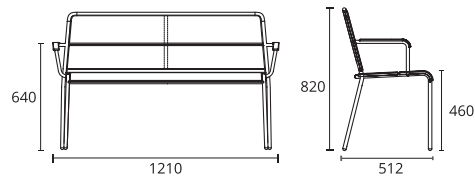

A600 Armchair

Item Code : CP9121

Dimensions

Width : 96 cm
Depth : 87 cm
Height : 76 cm
Frame : Alu T6 Dupont epoxy powder coated
Cushion : Sunbrella

Cushion Colour : **C10** Lead Chine **C13** Lin

Frame Colour : **A1** Charbon **A2** White

Frame Colour : **A1** Charbon **A2** White

All-Weather Resistant

Durable Sustainable

AED 9,199

A600 Low Table

Item Code : CP9630

Dimensions

Width : 68 cm
Depth : 68 cm
Height : 35 cm
Frame : Alu T6 Dupont epoxy powder coated

Frame Colour : **A1** Charbon **A2** White

All-Weather Resistant

Durable Sustainable

AED 1,499

RRP

Set Price includes - 2 Armchair + 1 Sofa + Low table : AED 21,096

A 600 by Christophe Pillet

10

A600 Bench

Item Code : CP9111

Dimensions

Width : 121 cm
Length : 52 cm
Height : 82 cm
Frame : Alu T6 Dupont epoxy powder coated

02M

Frame Colour : Marsala

All-Weather Resistant

Durable Sustainable