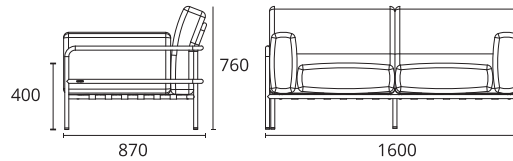

A600 Sofa

Item Code : CP9123

Dimensions

Width : 160 cm
Depth : 87 cm
Height : 76 cm
Frame : Alu T6 Dupont epoxy powder coated
Cushion : Sunbrella

Cushion Colour : **C10** Lead Chine **C13** Lin

Frame Colour : **A1** Charbon **A2** White

All-Weather Resistant

Durable Sustainable

AED 9,199