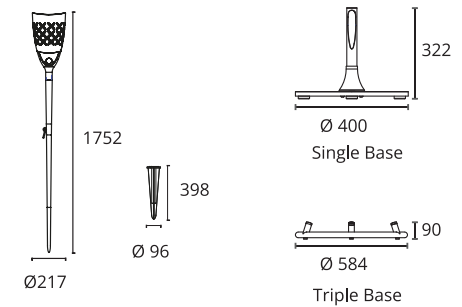

La Lampe Parade

Item Code : LP9139T

Dimensions

Diameter : 21.7 cm
Height : 175.2 cm
Weight : 6.8 Kg

Materials

Body : Teakwood
Finishing : Natural
Shade : Aluminium

Colour

A2 T1
White Teak Wood

All-Weather Resistant

Durable
Sustainable

RRP

La Lampe Parade : AED 4,799
Single Base : AED 1,199
Triple Base : AED 399