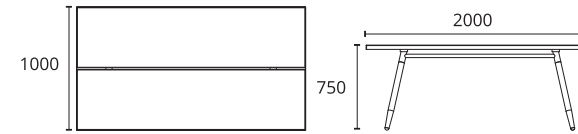

Stipa Aluminium Rectangular Table

Item Code : **ST9318**

Dimensions

- Width : 200 cm
- Depth : 100 cm
- Height : 75 cm
- Frame : Alu T6 Dupont epoxy powder coated

A1

Frame Colour : Charbon

All-Weather Resistant

Durable
Sustainable

AED 4,699

RRP

Set Price includes - 6 Armchairs + 1 Aluminium Rectangular Table : **AED 17,293**
Set Price includes - 6 Side Chairs + 1 Aluminium Rectangular Table : **AED 13,093**