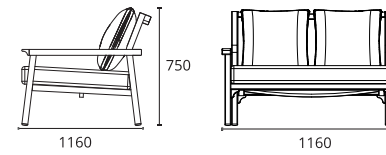

Classique Lounge Chair

Item Code : **CL7981**

Dimensions

Width : 78 cm
Depth : 87 cm
Height : 76 cm
Frame : Alu T6 Dupont epoxy powder coated
Cushion : Ferrari Eden Fabric

Frame Colour : Charbon White Light Taupe

Fabric Colour : Ardoise Gris Clair Sable

All-Weather Resistant

Durable Sustainable

AED 4,699

Classique Sofa

Item Code : **CL7972**

Dimensions

Width : 186 cm
Depth : 87 cm
Height : 76 cm
Frame : Alu T6 Dupont epoxy powder coated
Cushion : Ferrari Eden Fabric

Frame Colour : Charbon White Light Taupe

Fabric Colour : Ardoise Gris Clair Sable

All-Weather Resistant

Durable Sustainable

AED 9,899

Classique Love Seat

NEW

Item Code : **CL7973**

Dimensions

Width : 80 cm
Length : 116 cm
Height : 75 cm
Frame : Alu T6 Dupont epoxy powder coated
Cushion : Ferrari Eden Fabric

Frame Colour : Charbon White

Fabric Colour : Ardoise Gris Clair

All-Weather Resistant

Durable Sustainable

AED 6,699

Classique Coffee Table

Item Code : **CL7839**

Dimensions

Width : 102 cm
Length : 102 cm
Height : 40 cm
Frame : Alu T6 Dupont epoxy powder coated

Frame Colour : Charbon White Light Taupe

All-Weather Resistant

Durable Sustainable

AED 3,699

RRP

Set Price includes - 2 Lounge Armchairs + 1 Sofa + 1 Coffee Table : **AED 22,996**

**Classic Love Seat Optional