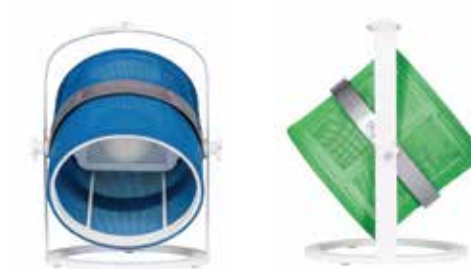

Frame Color :

		
Charbon	White	Black

All-Weather Resistant

Durable
Sustainable

RRP

La Lampe Petite: AED 1,399

The image shows three identical white outdoor solar garden lights standing on a sandy beach. The lights are rectangular with a white frame and a white top cap. Each light has a glowing white globe inside. The background is a soft-focus view of the ocean with gentle waves under a warm, golden sunset sky. The lights are reflected in the shallow water in the foreground.